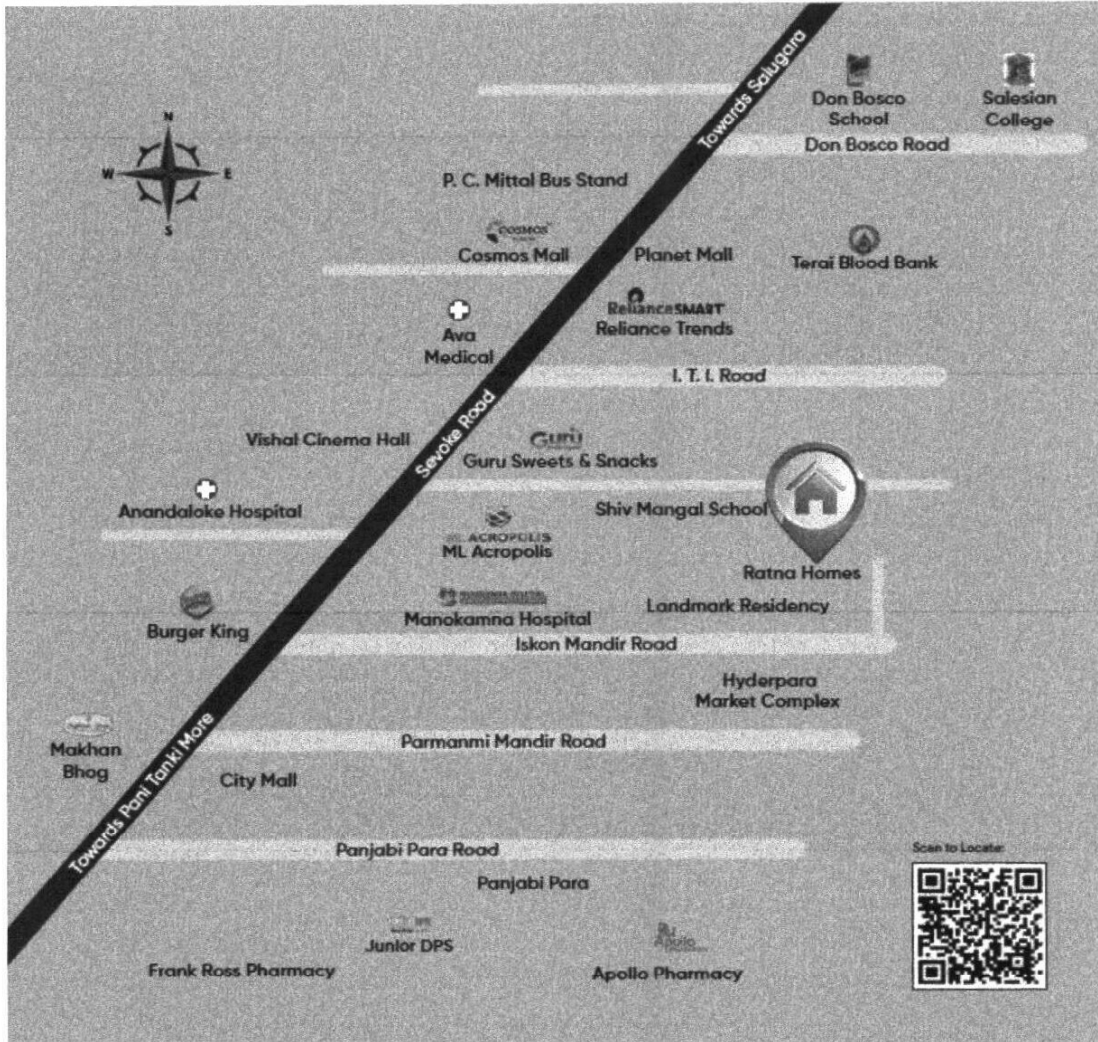

## DECLARATION (IN RESPECT OF LOCATION)

LATITUDE	26°43' 54.91" (N)
LONGITUDE	88°26' 21.96" (E)

Yours Faithfully

For, NB Developers

**N B DEVELOPERS**

Partner

Partner

+91 7866845554